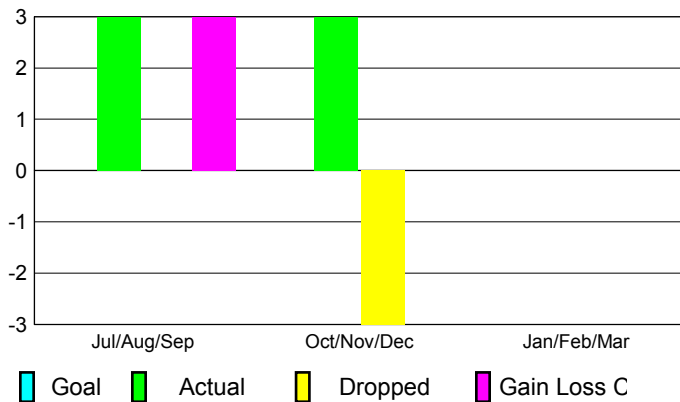

2012-2013 GMT Reports for District (or Undistricted) **District 317 A**

GMT: M NAGARAJAN

Location: INDIA

GMT CA: 6

CLUBS

Club Results
2012-2013

Clubs
2011-2012

Month	New Club Goal	Actual New Clubs	Actual Dropped Clubs	Gain/Loss of Clubs	Gain/Loss of Clubs
Jul/Aug/Sep		3	0	3	0
Oct/Nov/Dec		3	-3	0	4
Jan/Feb/Mar					5
Totals		6	-3	3	9

Club Results 2012-2013

Goal, New, Dropped, Gain/Loss

Comparison of Club Gain/Loss

Current Year Compared to the Previous Year

YTD Status Quo Clubs 2012-2013

Status Quo Clubs Compared to Status Quo Members

MEMBERSHIP