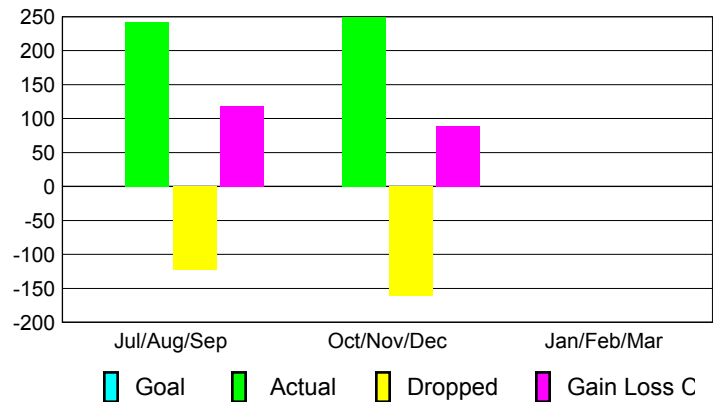

Membership Results 2012-2013

Goal, New, Dropped, Gain/Loss

Comparison of Membership Gain/Loss

Current Year Compared to the Previous Year