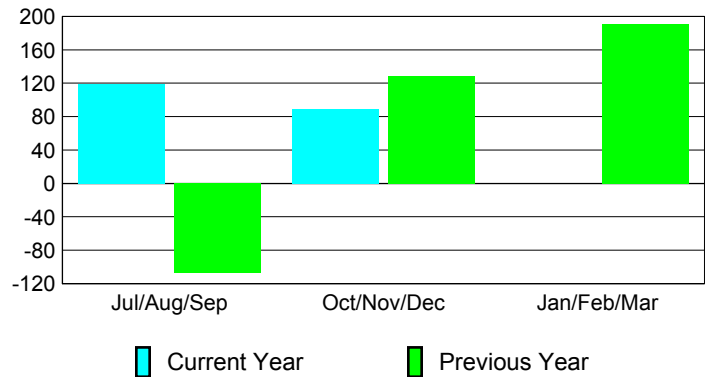

Membership Results
2012-2013

Membership
2011-2012

Month	Net Memb Goal	Actual New Memb	Actual Dropped Memb	Gain/Loss of Memb	Gain/Loss of Memb
Jul/Aug/Sep		242	-123	119	-107
Oct/Nov/Dec		250	-161	89	129
Jan/Feb/Mar					191
Totals		492	-284	208	213

Membership Results 2012-2013

Goal, New, Dropped, Gain/Loss

Comparison of Membership Gain/Loss

Current Year Compared to the Previous Year

Gender Comparison 2012-2013

Jul/Aug/Sep

Oct/Nov/Dec

Jan/Feb/Mar