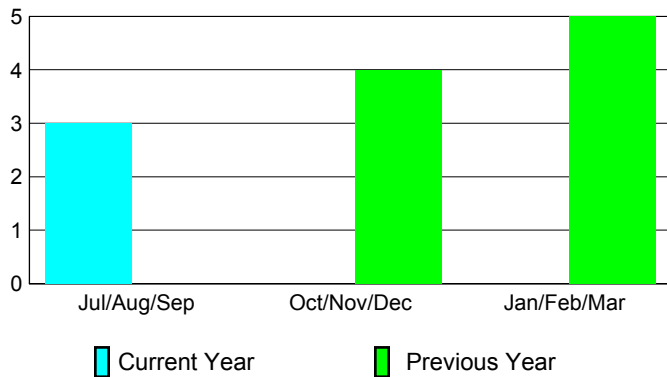

2012-2013 GMT Reports for District (or Undistricted) **District 317 A**

GMT: M NAGARAJAN

Location: INDIA

GMT CA: 6

CLUBS

Club Results
2012-2013

Clubs
2011-2012

Month	New Club Goal	Actual New Clubs	Actual Dropped Clubs	Gain/Loss of Clubs	Gain/Loss of Clubs
Jul/Aug/Sep		3	0	3	0
Oct/Nov/Dec		3	-3	0	4
Jan/Feb/Mar					5
Totals		6	-3	3	9

Club Results 2012-2013

Goal, New, Dropped, Gain/Loss

Comparison of Club Gain/Loss

Current Year Compared to the Previous Year

YTD Status Quo Clubs 2012-2013

Status Quo Clubs Compared to Status Quo Members

MEMBERSHIP