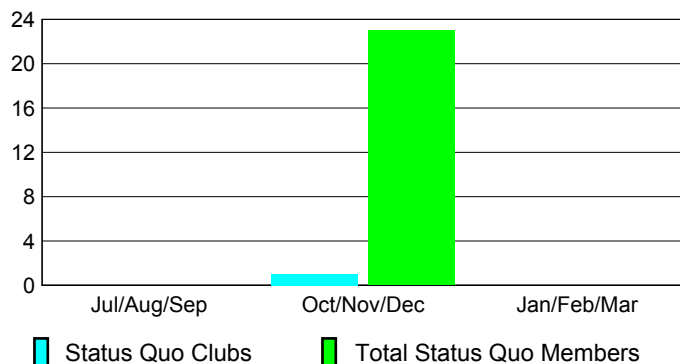

Club Results 2012-2013

Goal, New, Dropped, Gain/Loss

Comparison of Club Gain/Loss

Current Year Compared to the Previous Year

YTD Status Quo Clubs 2012-2013

Status Quo Clubs Compared to Status Quo Members

MEMBERSHIP

Membership Results
2012-2013

Membership
2011-2012

Month	Net Memb Goal	Actual New Memb	Actual Dropped Memb	Gain/Loss of Memb	Gain/Loss of Memb
Jul/Aug/Sep		242	-123	119	-107
Oct/Nov/Dec		250	-161	89	129
Jan/Feb/Mar					191
Totals		492	-284	208	213